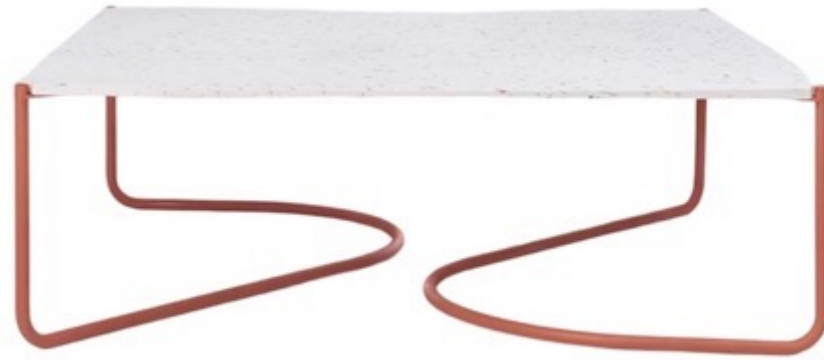

Additions #12

Chloe Armchair

Oslo Armchair

Uda Range

Joe Low Range

Izza High Stool

Aston Range

Ginger Range

Nara Side Chair

Ika Armchair

Space Group Contract Furniture

Barnwood Point, Corinium Avenue,
Barnwood, Gloucester, GL4 3HX

Furniture@spacegroupuk.com

01452 383000