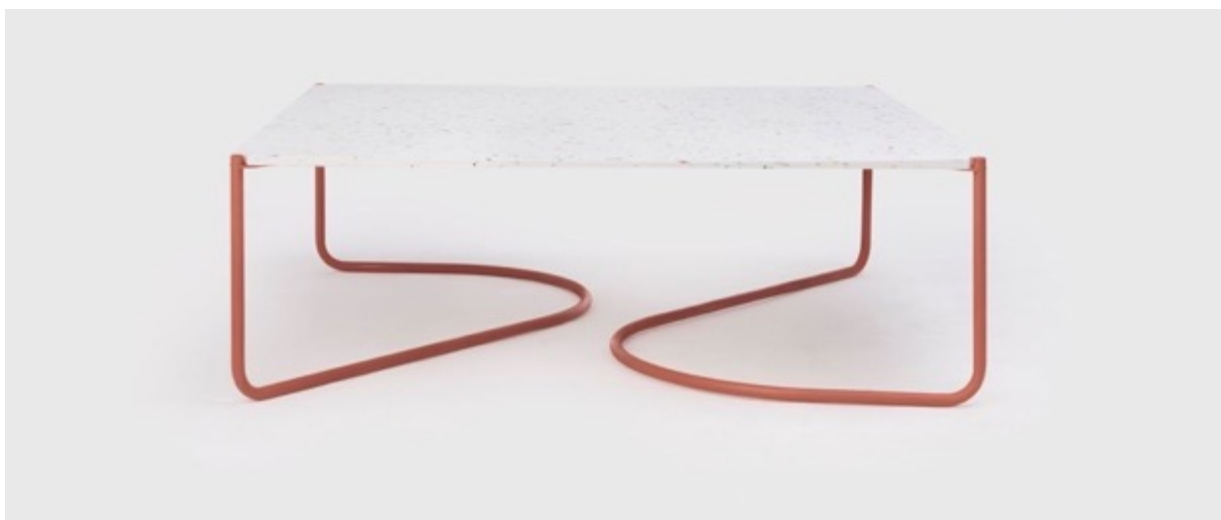

Additions #12

Chloe Armchair

Oslo Armchair

Uda Range

Joe Low Range

Izza High Stool

Aston Range

Ginger Range

Nara Side Chair

Ika Armchair

Space Group Contract Furniture

Barnwood Point, Corinium Avenue,
Barnwood, Gloucester, GL4 3HX

Furniture@spacegroupuk.com

01452 383000