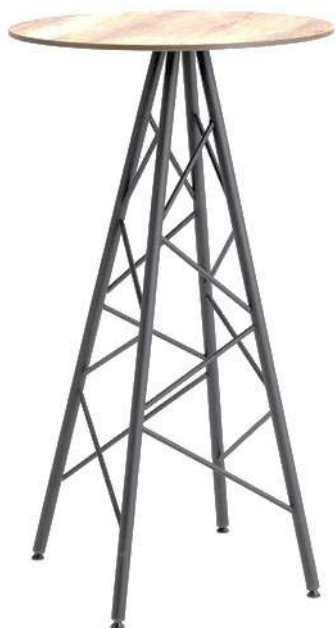

Additions #8

Haya Range

Panarea Range

Charme Collection

Tamo Lounge Chair

Apero Range

Likewise Range

Spaghetti Range

Kirk Range

La Rossa Range

Space Group Contract Furniture

Barnwood Point, Corinium Avenue,
Barnwood, Gloucester, GL4 3HX

Furniture@spacegroupuk.com

01452 383000