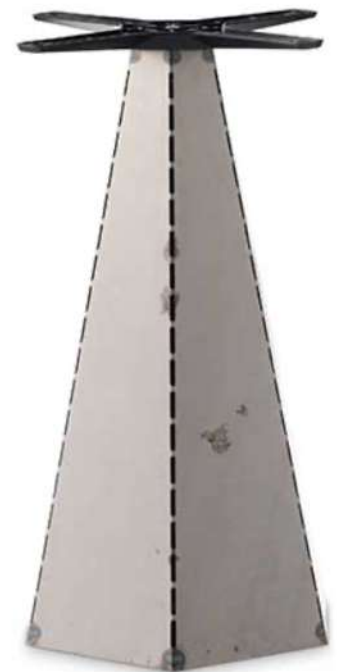

Additions #3

Plum Armchair

Ghibli Family

Kram Family

Dream Line Lounge Chair

Finn Family

Nopp Family

Anou Lounge Chair

Blade Runner Table

Lana
Madera
Family

Space Group Contract Furniture

Barnwood Point, Corinium Avenue,
Barnwood, Gloucester, GL4 3HX

Furniture@spacegroupuk.com

01452 383000