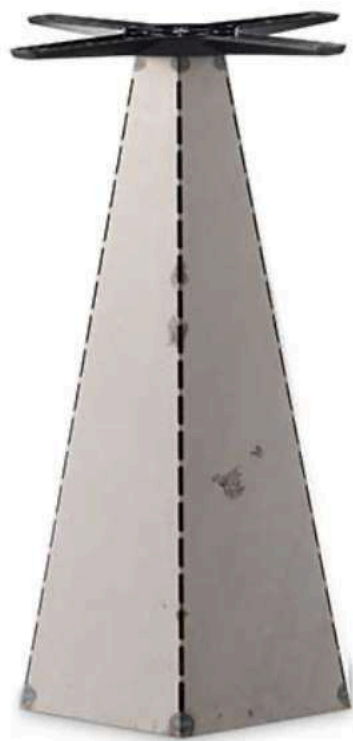

Additions #3

Plum Armchair

Ghibli Family

Kram Family

Dream Line Lounge Chair

Finn Family

Nopp Family

Anou Lounge Chair

Blade Runner Table

Lana
Madera
Family

Space Group Contract Furniture

Barnwood Point, Corinium Avenue,
Barnwood, Gloucester, GL4 3HX

Furniture@spacegroupuk.com

01452 383000