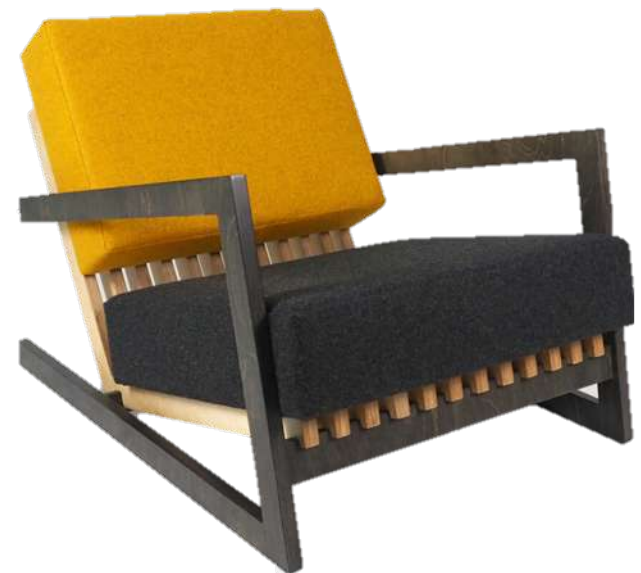

Additions #3

Plum Armchair

Ghibli Family

Kram Family

Dream Line Lounge Chair

Finn Family

Nopp Family

Anou Lounge Chair

Blade Runner Table

Lana
Madera
Family

Space Group Contract Furniture

Barnwood Point, Corinium Avenue,
Barnwood, Gloucester, GL4 3HX

Furniture@spacegroupuk.com

01452 383000