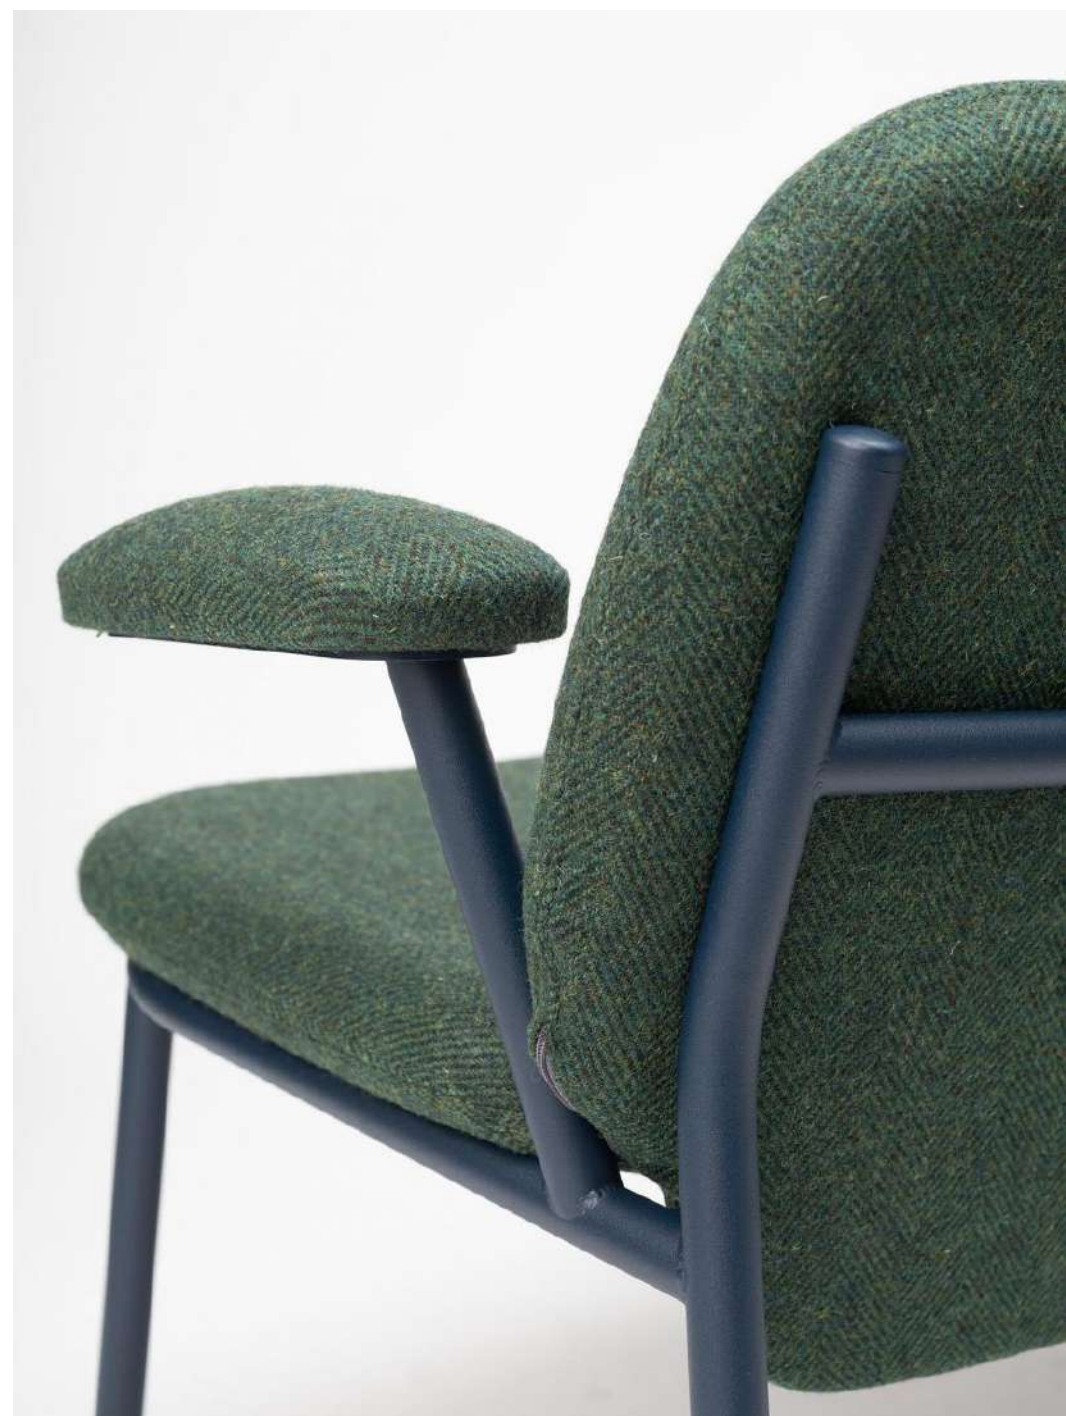

Additions #3

Plum Armchair

Ghibli Family

Kram Family

Dream Line Lounge Chair

Finn Family

Nopp Family

Anou Lounge Chair

Blade Runner Table

Lana
Madera
Family

Space Group Contract Furniture

Barnwood Point, Corinium Avenue,
Barnwood, Gloucester, GL4 3HX

Furniture@spacegroupuk.com

01452 383000